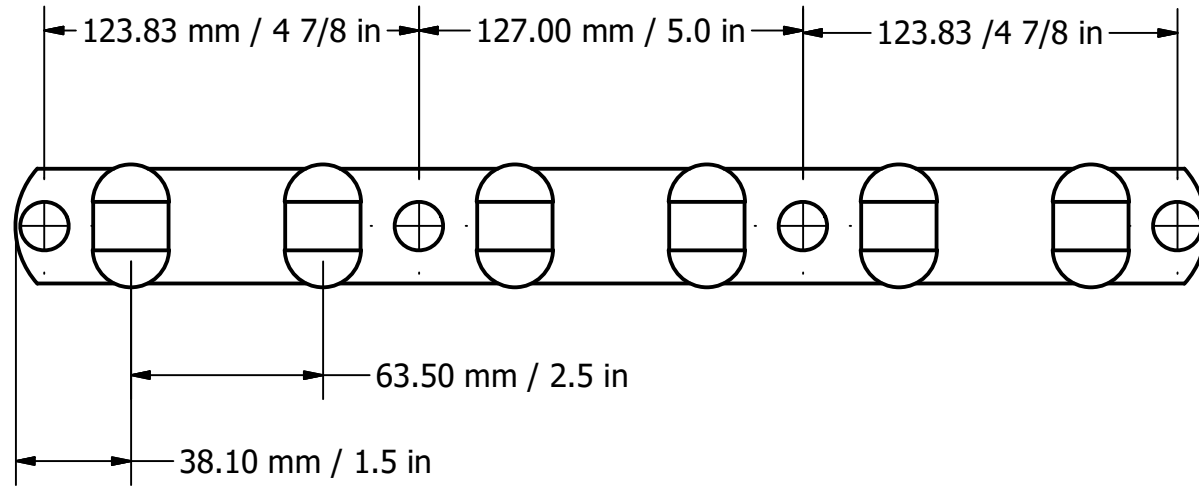

TA-20-2 BOM			
ITEM	QTY	PART NUMBER	DESCRIPTION
1	1	BPHK-18	SIX HOOK PLATE
2	4	CARD-58	CAP
3	12	PSRD8-12	PEG
4	12	CAHR-1	END CAP
5	6	HB1T-1	HUB

UNLESS OTHERWISE SPECIFIED	
.X	± .3mm
.XX	± .15mm
.XXX	± .008mm

COPYRIGHT @ALLIEDBRASS 2017

THIRD ANGLE PROJECTION

DRAWN	1-9-18	IM
CHECKED	1-9-18	P.D.
APPROVED	1-9-18	R.A.

MATERIAL:	BRASS
DESCRIPTION:	Tango Collection 6 Position Multi Hook

**APPROVED FOR PRODUCTION**  
By: RICHARD PAUL  
Date: 1-09-18

FINISH	TBD
QTY	TBD
DRAWING NO.	TA-20-6
SCALE	1.5:1
SHEET:	1 OF 1
REV	0