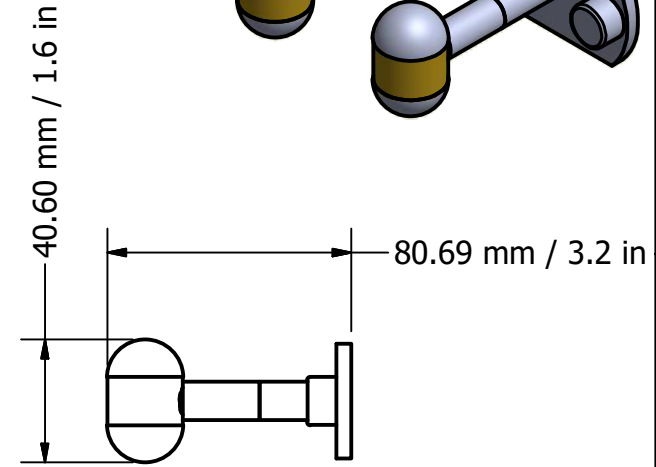

TA-20-2 BOM			
ITEM	QTY	PART NUMBER	DESCRIPTION
1	1	BPHK-18	SIX HOOK PLATE
2	4	CARD-58	CAP
3	12	PSRD8-12	PEG
4	12	CAHR-1	END CAP
5	6	HB1T-1	HUB

UNLESS OTHERWISE SPECIFIED	
.X	± .3mm
.XX	± .15mm
.XXX	± .008mm

COPYRIGHT @ALLIEDBRASS 2017

THIRD ANGLE PROJECTION

DRAWN	1-9-18	IM
CHECKED	1-9-18	P.D.
APPROVED	1-9-18	R.A.

MATERIAL:	BRASS
DESCRIPTION:	Tango Collection 6 Position Multi Hook

**APPROVED FOR PRODUCTION**  
By: RICHARD PAUL  
Date: 1-09-18

FINISH	TBD
QTY	TBD
DRAWING NO.	TA-20-6
SCALE	1.5:1
SHEET:	1 OF 1
REV	0