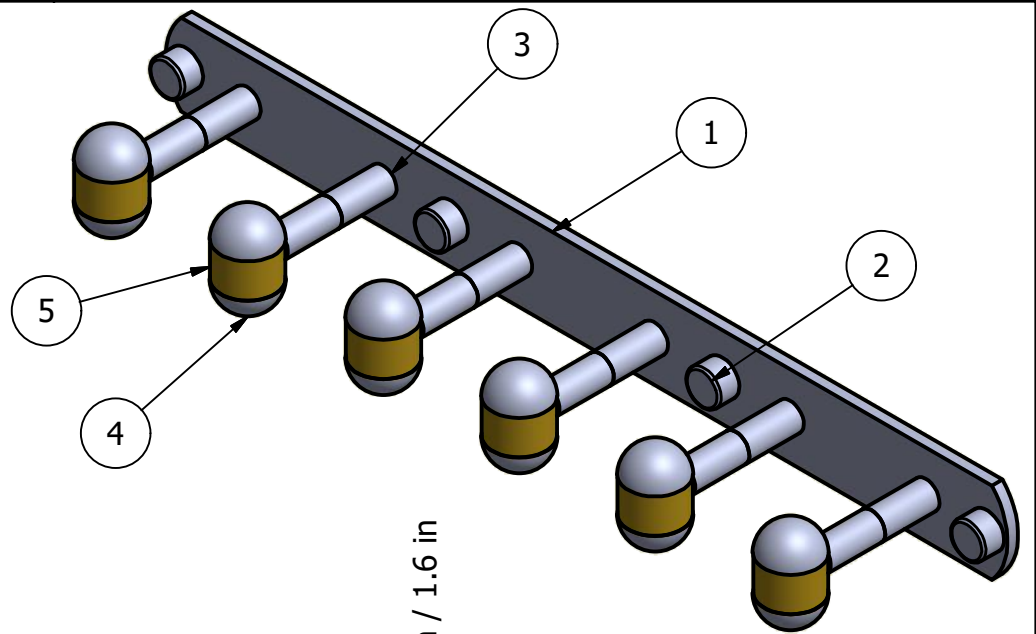

TA-20-2 BOM			
ITEM	QTY	PART NUMBER	DESCRIPTION
1	1	BPHK-18	SIX HOOK PLATE
2	4	CARD-58	CAP
3	12	PSRD8-12	PEG
4	12	CAHR-1	END CAP
5	6	HB1T-1	HUB

UNLESS OTHERWISE SPECIFIED	
.X	± .3mm
.XX	± .15mm
.XXX	± .008mm

COPYRIGHT @ALLIEDBRASS 2017

THIRD ANGLE PROJECTION

DRAWN	1-9-18	IM
CHECKED	1-9-18	P.D.
APPROVED	1-9-18	R.A.

MATERIAL:	BRASS
DESCRIPTION:	Tango Collection 6 Position Multi Hook

**APPROVED FOR PRODUCTION**  
By: RICHARD PAUL  
Date: 1-09-18

FINISH	TBD
QTY	TBD
DRAWING NO.	TA-20-6
SCALE	1.5:1
SHEET:	1 OF 1
REV	0